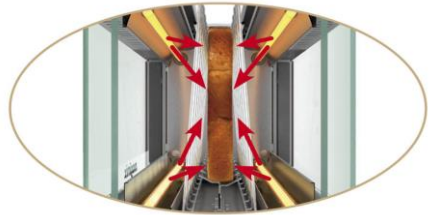

VISION TOASTER

Multi-functional

Baguette: one-side toasting
Reheating: warms the toast without toasting any further
Defrost: to defrost frozen bread

Visual control

Glass see-through sides ensure the perfect toast every time

Simple to use

1 button = 1 function
 Extra-lift lever
 Large capacity crumb tray

Fast and precise grilling

20 % faster toasting (vs previous version)
LONG-LIFE QUARTZ ELEMENT for a perfectly even toast

Double insulated

Simple opening windows allows for safe end easy cleaning

TECHNICAL DESCRIPTION

VISION TOASTER

Maximum working capacity	XL slot = 260 x 41 mm 2 slices of soft bread 1 large slice of country bread 4 pieces of baguette
Other features	Accurate control 8 browning levels Backlit keys Long-life quartz element Extra-lift lever to safely remove smaller pieces of toast Pop out crumb tray (side) STOP button to stop toasting during the cycle
Power	1450 W
Standby power	0 W
Cord	Length : 1 m - storage under the base
Materials	stainless steel, aluminium sides, glass
Availability of spare parts	10 years Beginning: date of purchase
Country of origin	PRC
Other	Innovation prize - Foire de Paris Design awards - Observateur du design  
Product dimensions (HxLxD)	225 x 395 x 180 mm
Boxes dimensions (HxLxD)	275 x 445 x 220 mm
Unpacked weight	metal 4,3 kg / colors 3,9 kg
Packed weight	metal 4,9 kg / colors 4,5 kg
Packing weight	470 g
Packaging	2